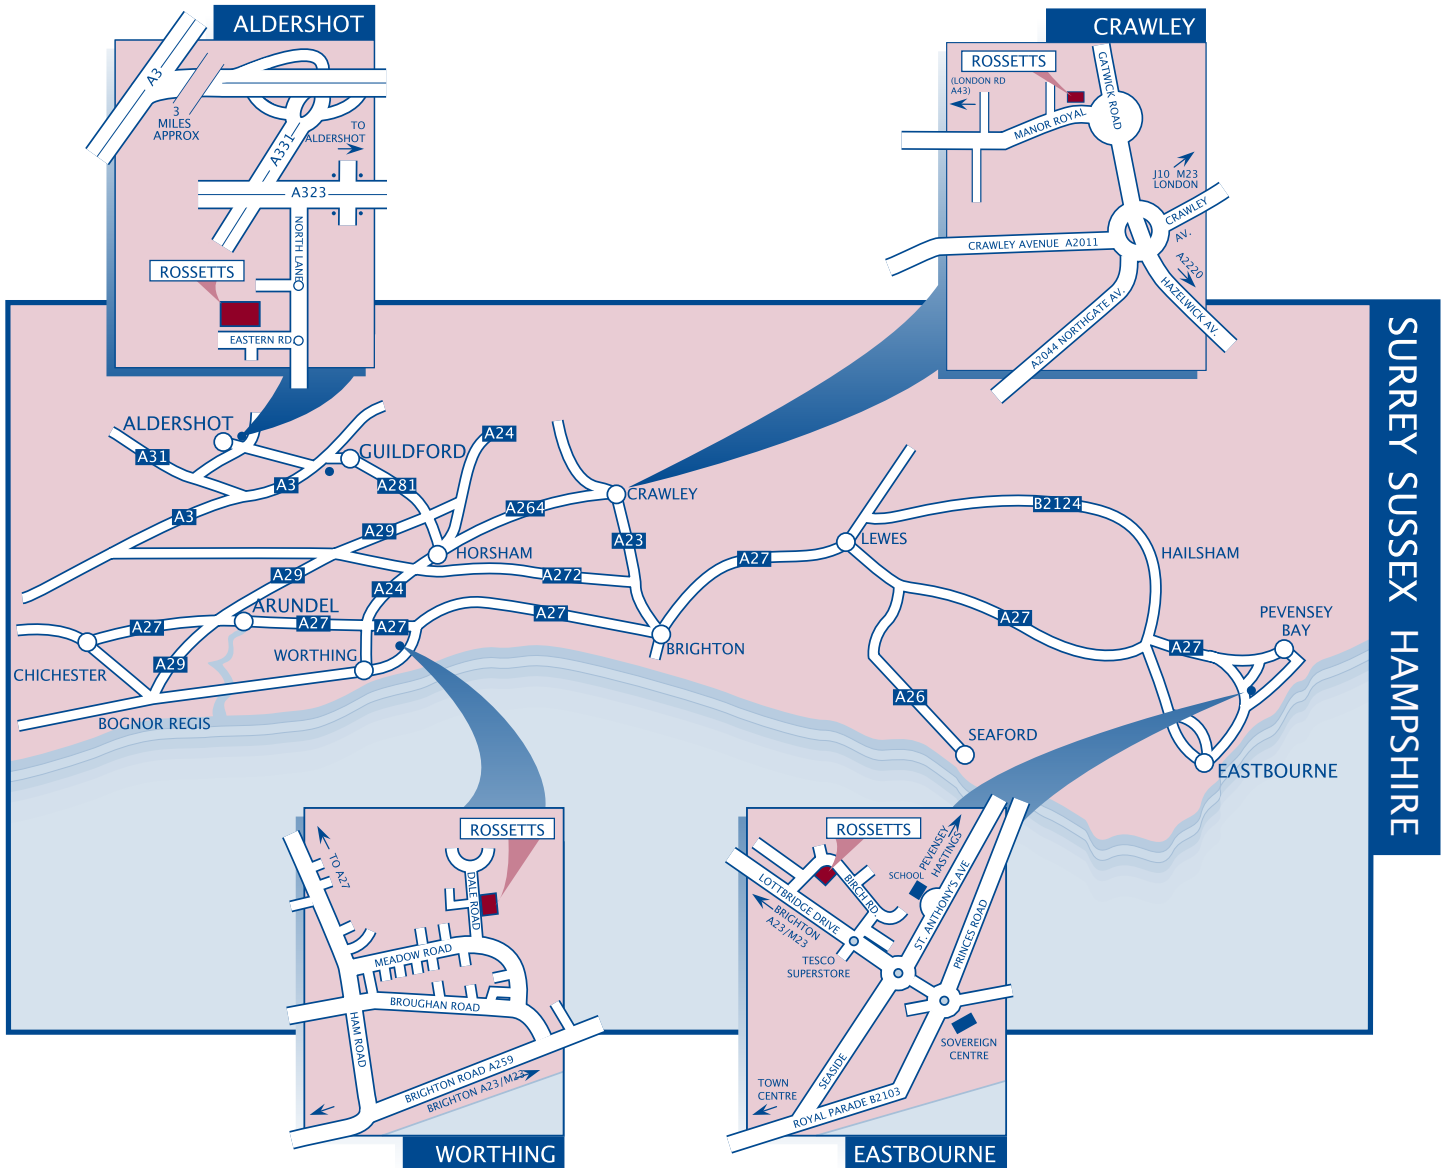

Rossetts Commercials
www.rossetts.co.uk

Rossetts Aldershot
Unit 1, Eastern Road
Aldershot
Hampshire
GU12 4TD
Sales: 01252 353400
Sales Fax: 01252 345522
Service: 01252 353400
Service Fax: 01252 315656
Parts: 01252 353400
Parts Fax: 01252 353466

Rossetts Crawley
Unit 1, Manor Gate
Manor Royal
Crawley West Sussex
RH10 9SX
Sales: 01293 652560
Sales Fax: 01293 652564
Service: 01293 652561
Service Fax: 01293 652563
Parts: 01293 652562
Parts Fax: 01293 652563

SURREY SUSSEX HAMPSHIRE

Rossetts Worthing
Meadow Road Industrial Estate
Worthing
West Sussex
BN11 2RU
Sales: 01903 223400
Sales Fax: 01903 223403
Service: 01903 223401
Service Fax: 01903 223404
Parts: 01903 223402
Parts Fax: 01903 223405

Rossetts Eastbourne
7 Birch Road
Compton Industrial Estate
Eastbourne East Sussex
BN23 6PD
Sales: 01323 462500
Sales Fax: 01323 432598
Service: 01323 462502
Service Fax: 01323 432598
Parts: 01323 462504
Parts Fax: 01323 432598

Mercedes-Benz Service 24HR Emergency Breakdown
TRUCK 00 8003 777 7777
VAN 00 8005 777 7777