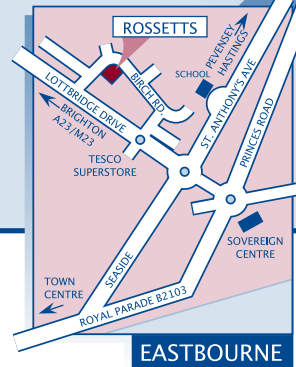

Rossetts Commercials

Unit 1
Eastern Road
Aldershot
Hampshire
GU12 4TD

Sales: 01252 341212
Sales Fax: 01252 345522
Service: 01252 343488
Parts: 01252 343477
Parts/Service Fax: 01252 315656

Unit 1A
Cathedral Hill Industrial Estate
Guildford
Surrey
GU2 7YB

Sales: 01252 341212
Service: 01483 306266
Parts: 01483 306255
Parts/Service Fax: 01483 306288

Unit 1
Manor Gate
Manor Royal
Crawley
Sussex RH10 9SX

Sales: 01293 652560
Sales Fax: 01293 652564
Service: 01293 652561
Parts: 01293 652562
Parts/Service Fax: 01293 652563

Meadow Road Industrial Estate
Worthing
West Sussex
BN11 2RU

Sales: 01903 223400
Fax: 01903 223403
Service: 01903 223401
Fax: 01903 223404
Parts: 01903 223402
Fax: 01903 223405

7 Birch Road
Compton Industrial Estate
Eastbourne
East Sussex
BN23 6PD

Sales: 01323 410736
Service: 01323 410192
Parts: 01323 410716
Fax: 01323 410292

Mercedes-Benz Service 24HR Emergency Breakdown
Telephone: 00 8001 777 7777