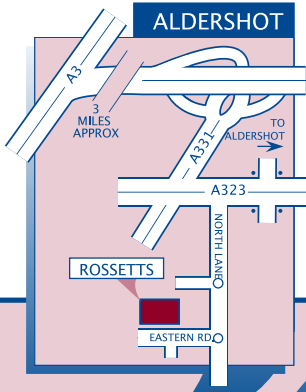

Rossetts Commercials

Unit 1
Eastern Road
Aldershot
Hampshire
GU12 4TD

Sales: 01252 341212
Sales Fax: 01252 345522
Service: 01252 343488
Parts: 01252 343477
Parts/Service Fax: 01252 315656

Unit 1A
Cathedral Hill Industrial Estate
Guildford
Surrey
GU2 7YB

Sales: 01252 341212
Service: 01483 306266
Parts: 01483 306255
Parts/Service Fax: 01483 306288

Unit 1
Manor Gate
Manor Royal
Crawley
Sussex RH10 9SX

Sales: 01293 652560
Sales Fax: 01293 652564
Service: 01293 652561
Parts: 01293 652562
Parts/Service Fax: 01293 652563

Meadow Road Industrial Estate
Worthing
West Sussex
BN11 2RU

Sales: 01903 223400
Fax: 01903 223403
Service: 01903 223401
Fax: 01903 223404
Parts: 01903 223402
Fax: 01903 223405

7 Birch Road
Compton Industrial Estate
Eastbourne
East Sussex
BN23 6PD

Sales: 01323 410736
Service: 01323 410192
Parts: 01323 410716
Fax: 01323 410292

Mercedes-Benz Service 24HR Emergency Breakdown
Telephone: 00 8001 777 7777