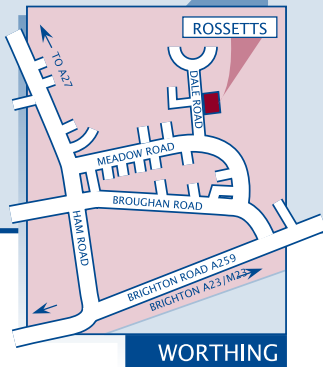

Rossetts Commercials

Unit 1
Eastern Road
Aldershot
Hampshire
GU12 4TD

Sales: 01252 341212
Sales Fax: 01252 345522
Service: 01252 343488
Parts: 01252 343477
Parts/Service Fax: 01252 315656

Unit 1A
Cathedral Hill Industrial Estate
Guildford
Surrey
GU2 7YB

Sales: 01252 341212
Service: 01483 306266
Parts: 01483 306255
Parts/Service Fax: 01483 306288

Unit 1
Manor Gate
Manor Royal
Crawley
Sussex RH10 9SX

Sales: 01293 652560
Sales Fax: 01293 652564
Service: 01293 652561
Parts: 01293 652562
Parts/Service Fax: 01293 652563

Meadow Road Industrial Estate
Worthing
West Sussex
BN11 2RU

Sales: 01903 223400
Fax: 01903 223403
Service: 01903 223401
Fax: 01903 223404
Parts: 01903 223402
Fax: 01903 223405

7 Birch Road
Compton Industrial Estate
Eastbourne
East Sussex
BN23 6PD

Sales: 01323 410736
Service: 01323 410192
Parts: 01323 410716
Fax: 01323 410292

Mercedes-Benz Service 24HR Emergency Breakdown
Telephone: 00 8001 777 7777