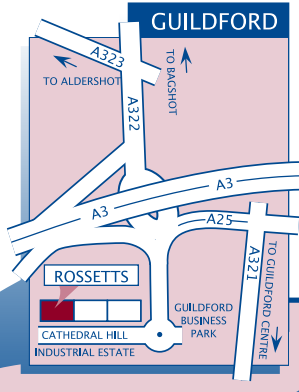

Rossetts Commercials

Unit 1
Eastern Road
Aldershot
Hampshire
GU12 4TD

Sales: 01252 341212
Sales Fax: 01252 345522
Service: 01252 343488
Parts: 01252 343477
Parts/Service Fax: 01252 315656

Unit 1A
Cathedral Hill Industrial Estate
Guildford
Surrey
GU2 7YB

Sales: 01252 341212
Service: 01483 306266
Parts: 01483 306255
Parts/Service Fax: 01483 306288

Unit 1
Manor Gate
Manor Royal
Crawley
Sussex RH10 9SX

Sales: 01293 652560
Sales Fax: 01293 652564
Service: 01293 652561
Parts: 01293 652562
Parts/Service Fax: 01293 652563

Meadow Road Industrial Estate
Worthing
West Sussex
BN11 2RU

Sales: 01903 223400
Fax: 01903 223403
Service: 01903 223401
Fax: 01903 223404
Parts: 01903 223402
Fax: 01903 223405

7 Birch Road
Compton Industrial Estate
Eastbourne
East Sussex
BN23 6PD

Sales: 01323 410736
Service: 01323 410192
Parts: 01323 410716
Fax: 01323 410292

Mercedes-Benz Service 24HR Emergency Breakdown
Telephone: 00 8001 777 7777