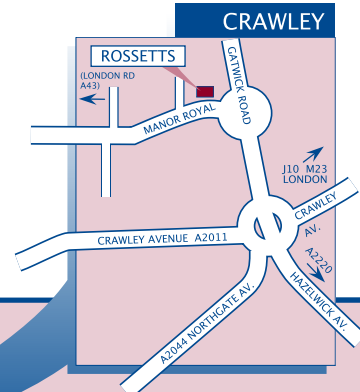

Rossetts Commercials

Unit 1
Eastern Road
Aldershot
Hampshire
GU12 4TD

Sales: 01252 341212
Sales Fax: 01252 345522
Service: 01252 343488
Parts: 01252 343477
Parts/Service Fax: 01252 315656

Unit 1A
Cathedral Hill Industrial Estate
Guildford
Surrey
GU2 7YB

Sales: 01252 341212
Service: 01483 306266
Parts: 01483 306255
Parts/Service Fax: 01483 306288

Unit 1
Manor Gate
Manor Royal
Crawley
Sussex RH10 9SX

Sales: 01293 652560
Sales Fax: 01293 652564
Service: 01293 652561
Parts: 01293 652562
Parts/Service Fax: 01293 652563

Meadow Road Industrial Estate
Worthing
West Sussex
BN11 2RU

Sales: 01903 223400
Fax: 01903 223403
Service: 01903 223401
Fax: 01903 223404
Parts: 01903 223402
Fax: 01903 223405

7 Birch Road
Compton Industrial Estate
Eastbourne
East Sussex
BN23 6PD

Sales: 01323 410736
Service: 01323 410192
Parts: 01323 410716
Fax: 01323 410292

Mercedes-Benz Service 24HR Emergency Breakdown
Telephone: 00 8001 777 7777