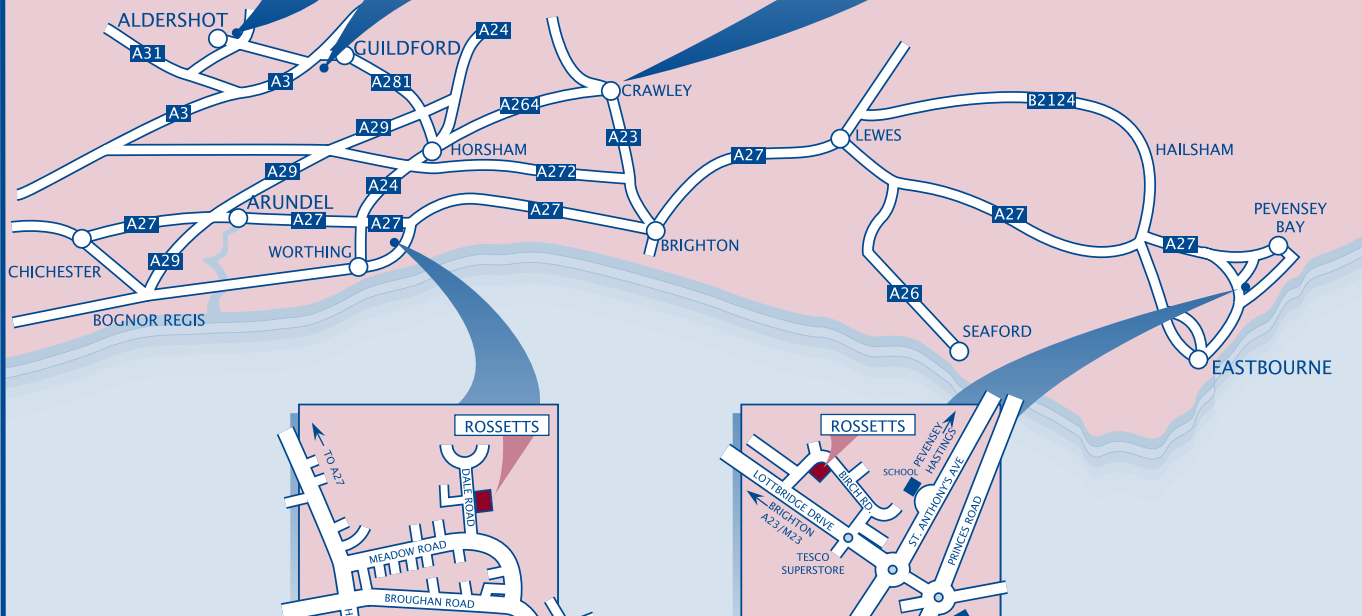

Rossetts Commercials

Unit 1
Eastern Road
Aldershot
Hampshire
GU12 4TD

Sales: 01252 341212
Sales Fax: 01252 345522
Service: 01252 343488
Parts: 01252 343477
Parts/Service Fax: 01252 315656

Unit 1A
Cathedral Hill Industrial Estate
Guildford
Surrey
GU2 7YB

Sales: 01252 341212
Service: 01483 306266
Parts: 01483 306255
Parts/Service Fax: 01483 306288

Unit 1
Manor Gate
Manor Royal
Crawley
Sussex RH10 9SX

Sales: 01293 652560
Sales Fax: 01293 652564
Service: 01293 652561
Parts: 01293 652562
Parts/Service Fax: 01293 652563

Meadow Road Industrial Estate
Worthing
West Sussex
BN11 2RU

Sales: 01903 223400
Fax: 01903 223403
Service: 01903 223401
Fax: 01903 223404
Parts: 01903 223402
Fax: 01903 223405

7 Birch Road
Compton Industrial Estate
Eastbourne
East Sussex
BN23 6PD

Sales: 01323 410736
Service: 01323 410192
Parts: 01323 410716
Fax: 01323 410292

Mercedes-Benz Service 24HR Emergency Breakdown
Telephone: 00 8001 777 7777